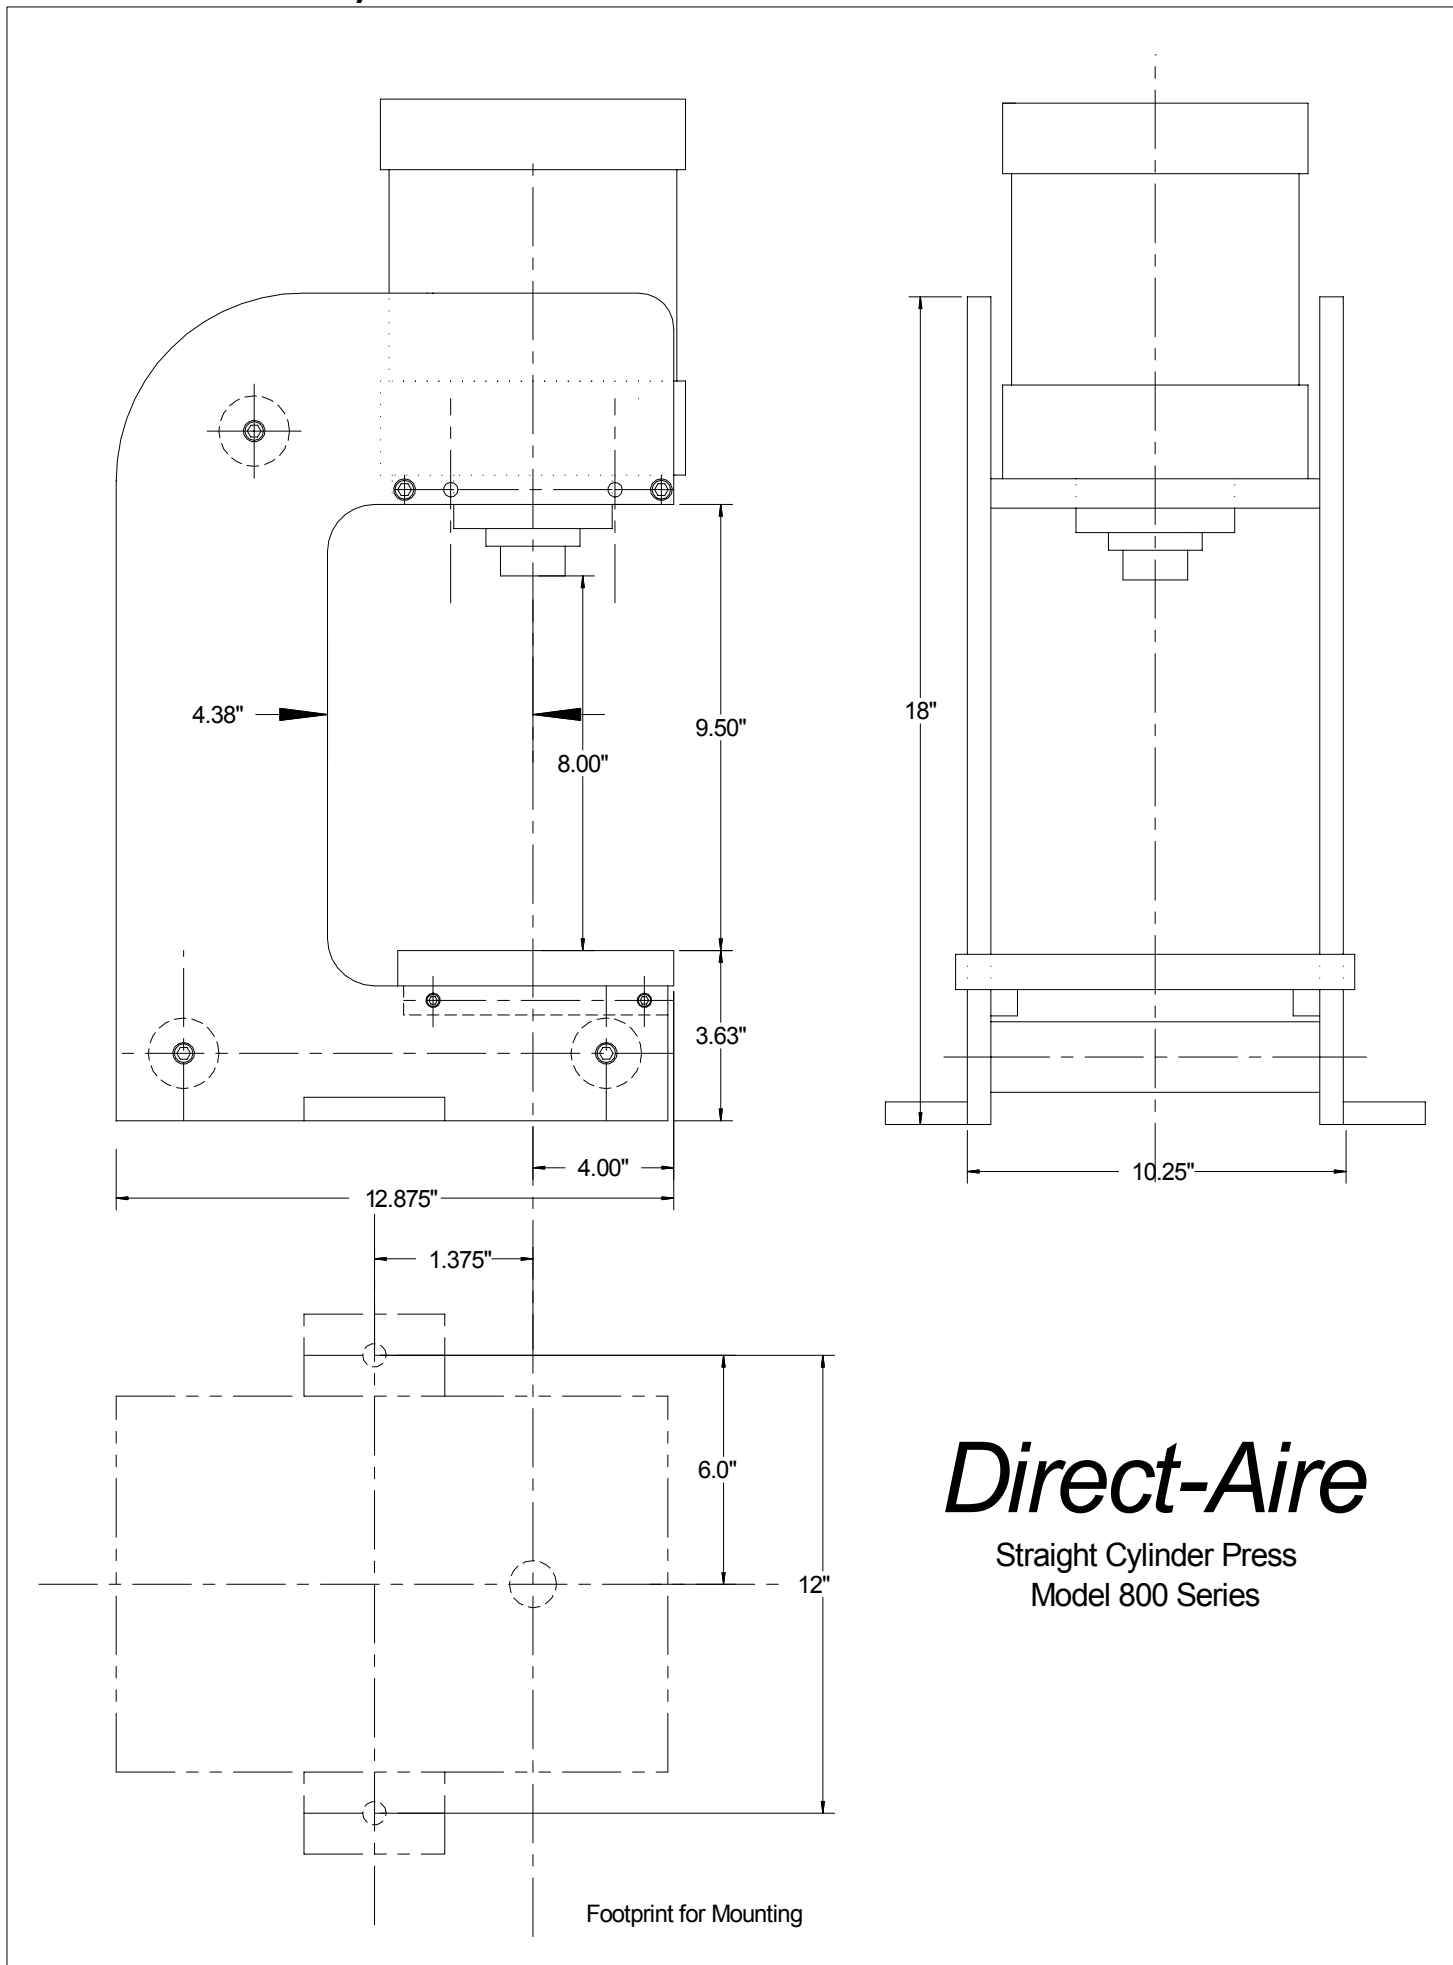

## MODEL 800

5000 lbs @ 100PSI

- **ECONOMICAL**
- **COMPACT**
- **TROUBLE FREE**
- **ACCURATE**
- **ADAPTABLE**

### SPECIFICATIONS

- Stroke 4.5" custom strokes
- Open Height 8"
- Throat Depth 4.25"
- Heavy Duty design with 6"x8" platen
- Throughspace 6"  
(for flexible working area)

**AIM JORACO**